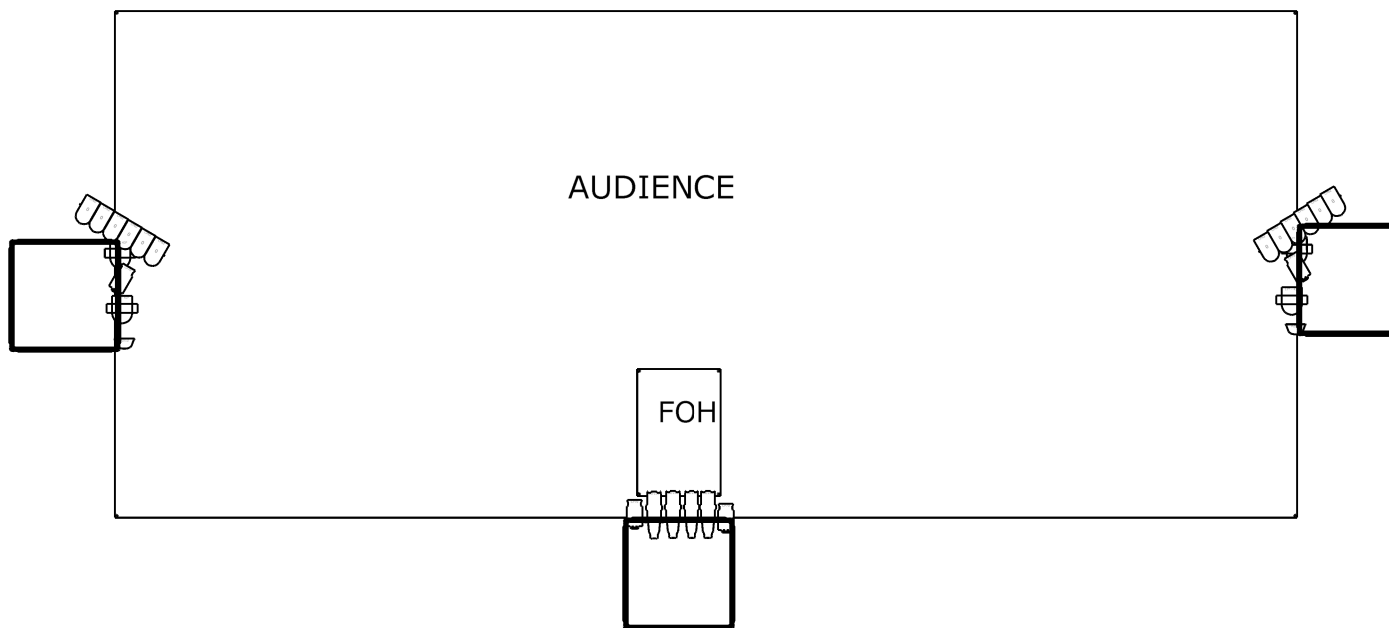

STAGE

AUDIENCE

FOH

Flooring

- 6 ch dimmer
- 6 x Par 64 CP 62
- 6x Briteq stage beam 14x 5W
- 6 x light stands 2,5 m height

Symbol key

- | | |
|--|--|
|  Par 64 (12) |  PC 2 kW (4) |
|  Robin 600 (back) , Actor 600 (front) (8) |  PC 1kW (4) |
|  Source Four Zoom 15°-30° (4) |  ADB Flood 1 kW (2) |